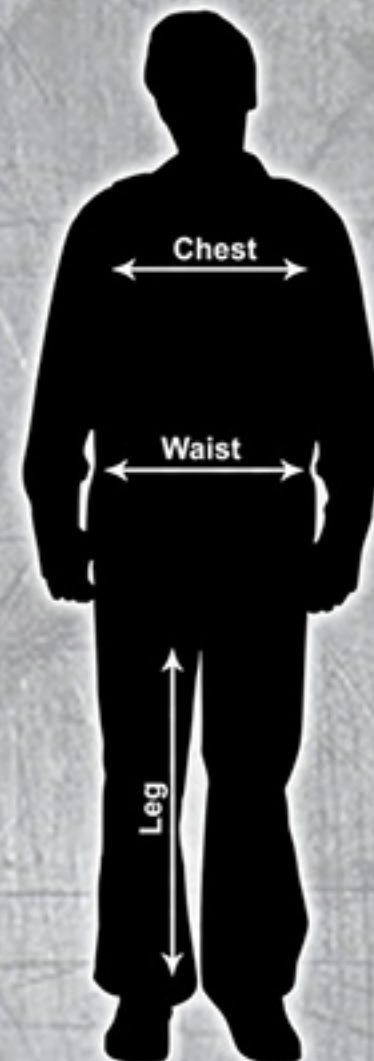

Quality Protective & Safety Wear

ARCBAN Garment Sizing Chart

Actual Body Measurements

Coveralls									
Size	XS	S	M	L	XL	XXL	3XL	4XL	5XL
Chest (Inches)	36"	38"	40"	42"	44"	46"	48"	50"	52"
Chest (CM)	90cm	95cm	100cm	105cm	110cm	115cm	120cm	125cm	130cm

Leg Lengths	Short	Reg	Tall	XTall
	29"	31"	33"	35"

Trousers									
Waist (Inches)	28"	30"	32"	34"	36"	38"	40"	42"	44"
Waist (CM)	70cm	75cm	80cm	85cm	90cm	95cm	100cm	105cm	110cm

Leg Lengths	Short	Reg	Tall	XTall
	29"	31"	33"	35"

Sweatshirts/Fleeces									
Size	XS	S	M	L	XL	XXL	3XL	4XL	5XL
Chest (Inches)	36"	38"	40"	42"	44"	46"	48"	50"	52"
Chest (CM)	90cm	95cm	100cm	105cm	110cm	115cm	120cm	125cm	130cm

Polo/Rugby Shirts									
Size	XS	S	M	L	XL	XXL	3XL	4XL	5XL
Chest (Inches)	36"	38"	40"	42"	44"	46"	48"	50"	52"
Chest (CM)	90cm	95cm	100cm	105cm	110cm	115cm	120cm	125cm	130cm